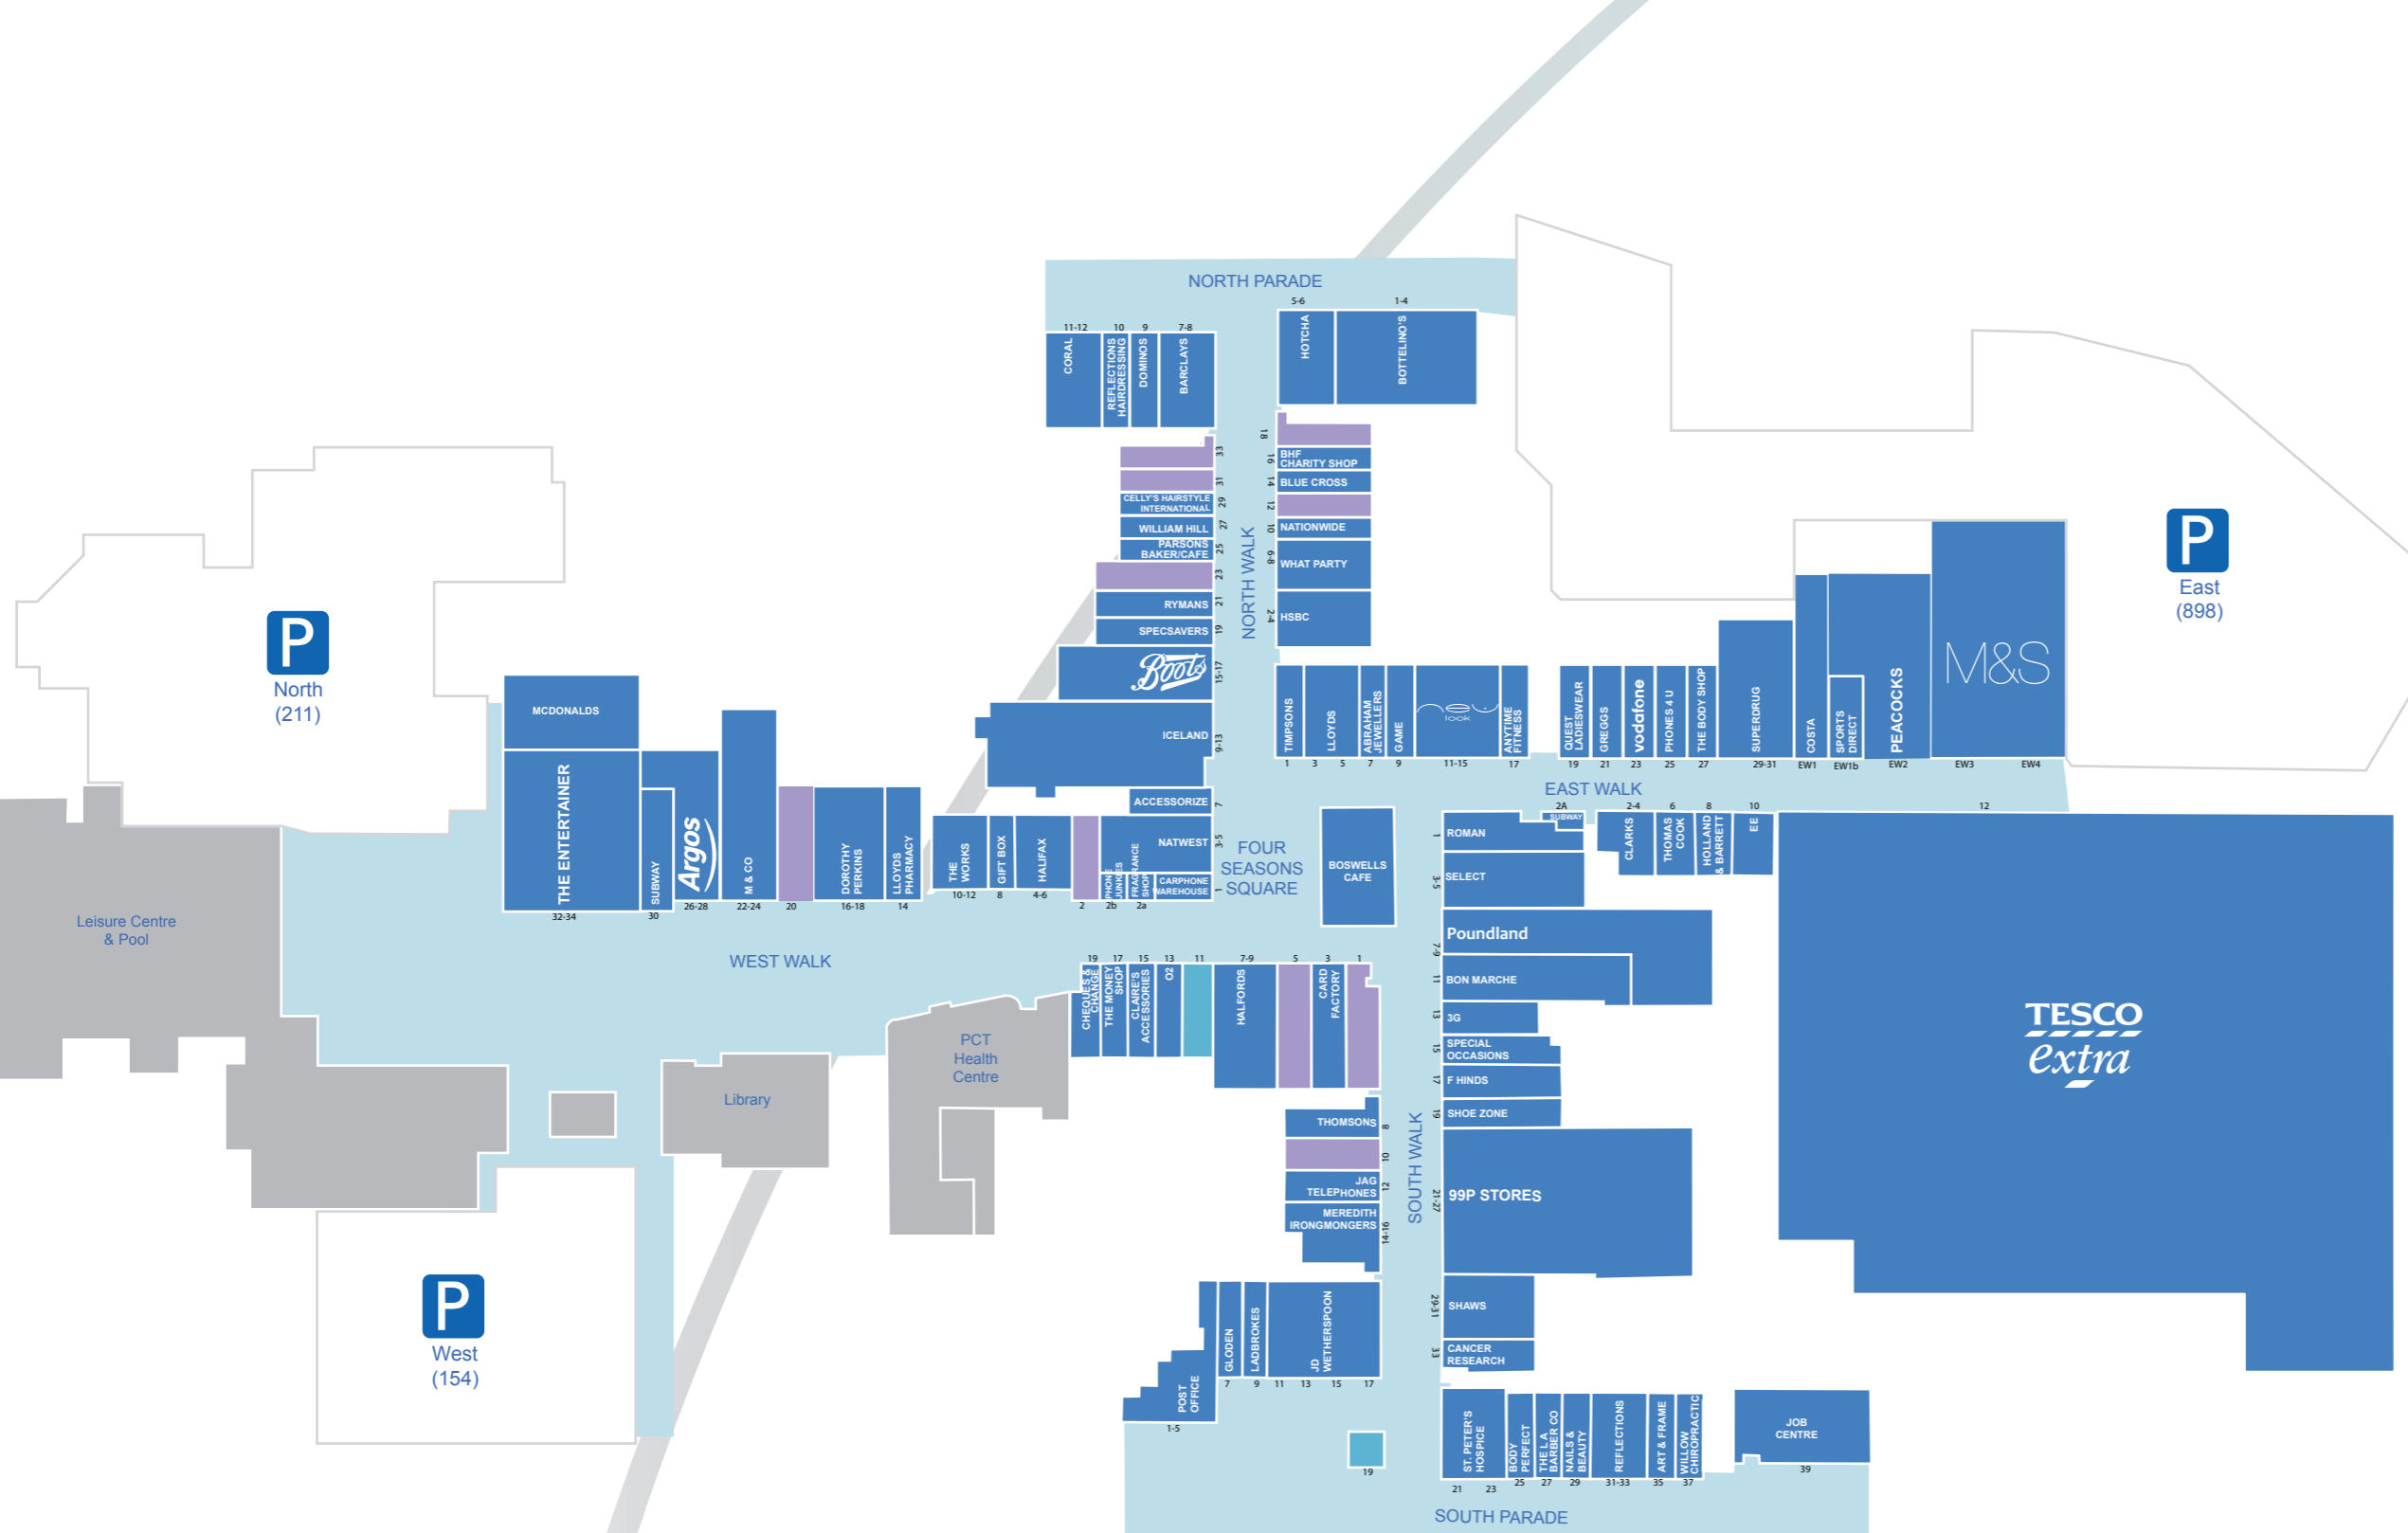

YATE SHOPPING CENTRE

Leasing Plan August 2014

P
East
(898)

P
Overflow
(282)

Peter Clayton
07771 954 096

Spencer Wilson
07736 010 220

P	
West Car Park	154
North Car Park	211
East Car Park	898
Overflow Car Park	282
Total	1,545

- Available Units
- Terms Agreed / In Solicitors Hands